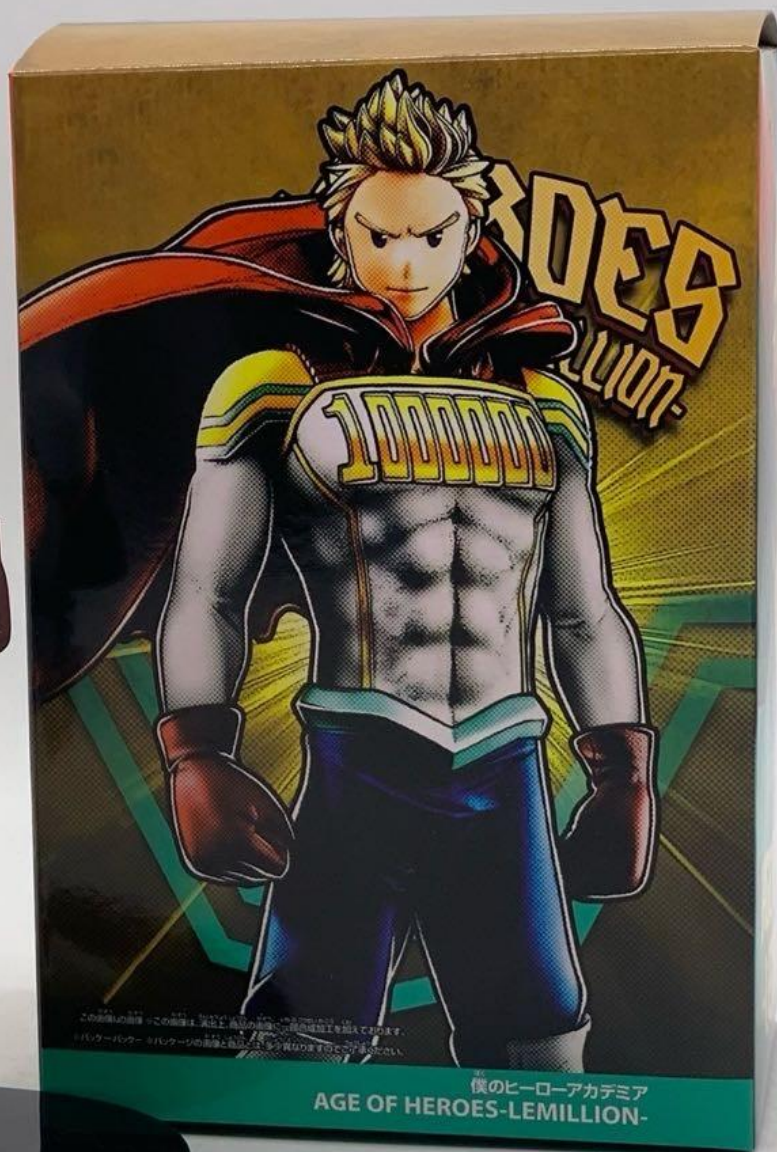

www.adiscol.com

HF2209-1

Juguete colección

Cod 4680128

HF23-75

FIGURA COLECCIÓN 9CM

COD 4178925

JU22-82
JUGUETE COLECCION
COD 140

JU22-87
JUGUETE COLECCION
COD 4681208

爆豪勝己のヒーロー版フィギュア！

Caution: The figurine has functional sharp edges for parts. Exercise care during unpacking and assembly.

⚠ WARNING: CHOKING HAZARD - Small parts. Not for children under 3 years old.